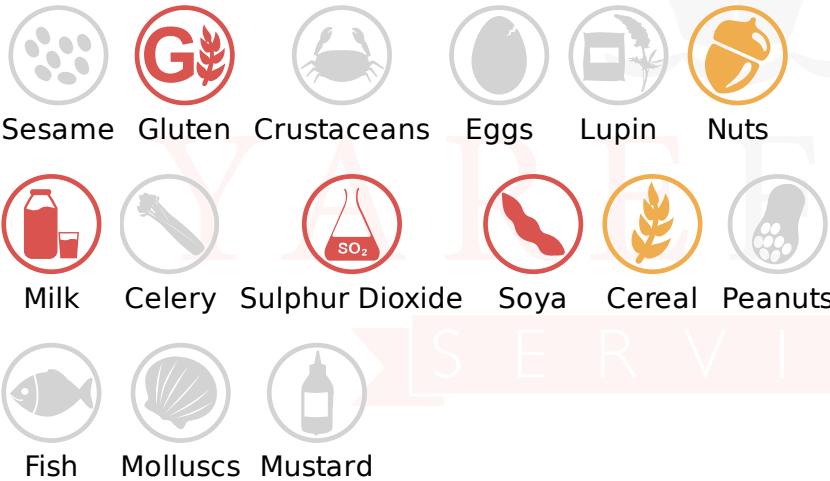

Walls Impulse Minecraft Lollie - Information

Green vanilla ice cream, chocolate flavour ice cream, vanilla ice cream with blue, white chocolate coated rice balls (5%)

Our Product Code: 032023
Suppliers Product Code:
Information Last Updated: 21/10/2025
Date Produced: 05/06/2026

Allergy Information

Key: **Contains** **May Contain**

Nutritional Information

Serving Unit:	100g or 100ml
Energy (kcal)	159.00
Energy (kJ)	666.00
Protein (g)	3.20
Carb (g)	22.00
Of Which Sugars (g)	19.00
Fat (g)	5.30
Of Which Saturates (g)	4.30
Fibre (g)	5.00
Salt (g)	0.16